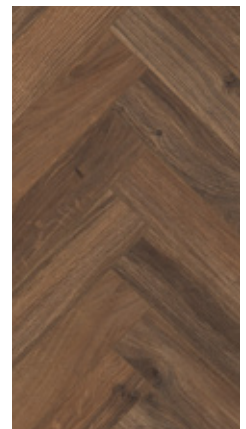

Gyant Dark Brown

Real Wood structure – matt
62002704 (A)
62002705 (B)
nobb: 60169739 (A)
nobb: 60169740 (B)