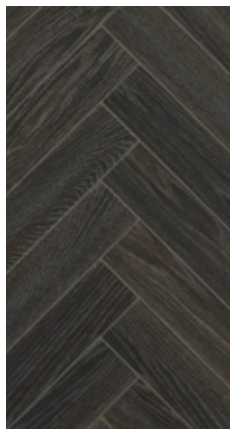

Charme Black

Real Wood structure
62002722 (A)
62002723 (B)
nobb: 60169757 (A)
nobb: 60169758 (B)