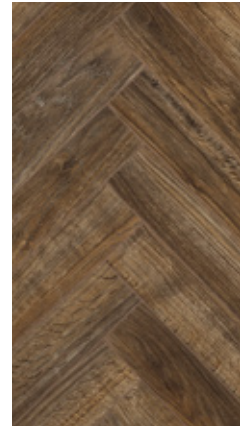

Java Brown

Real Wood structure
62002718 (A)
62002719 (B)
nobb: 60169753 (A)
nobb: 60169754 (B)