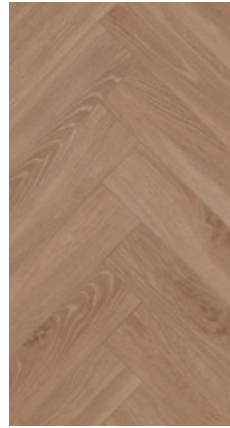

Bloom Light Brown

Real Wood structure
62002710 (A)
62002711 (B)
nobb: 60169745 (A)
nobb: 60169746 (B)