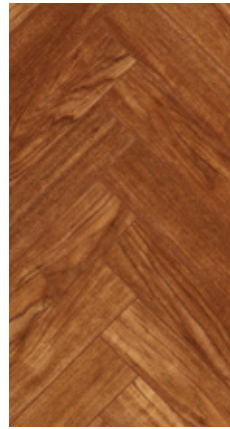

Teak Brown

Wood structure – gloss
62002728 (A)
62002729 (B)
nobb: 60169763 (A)
nobb: 60169764 (B)